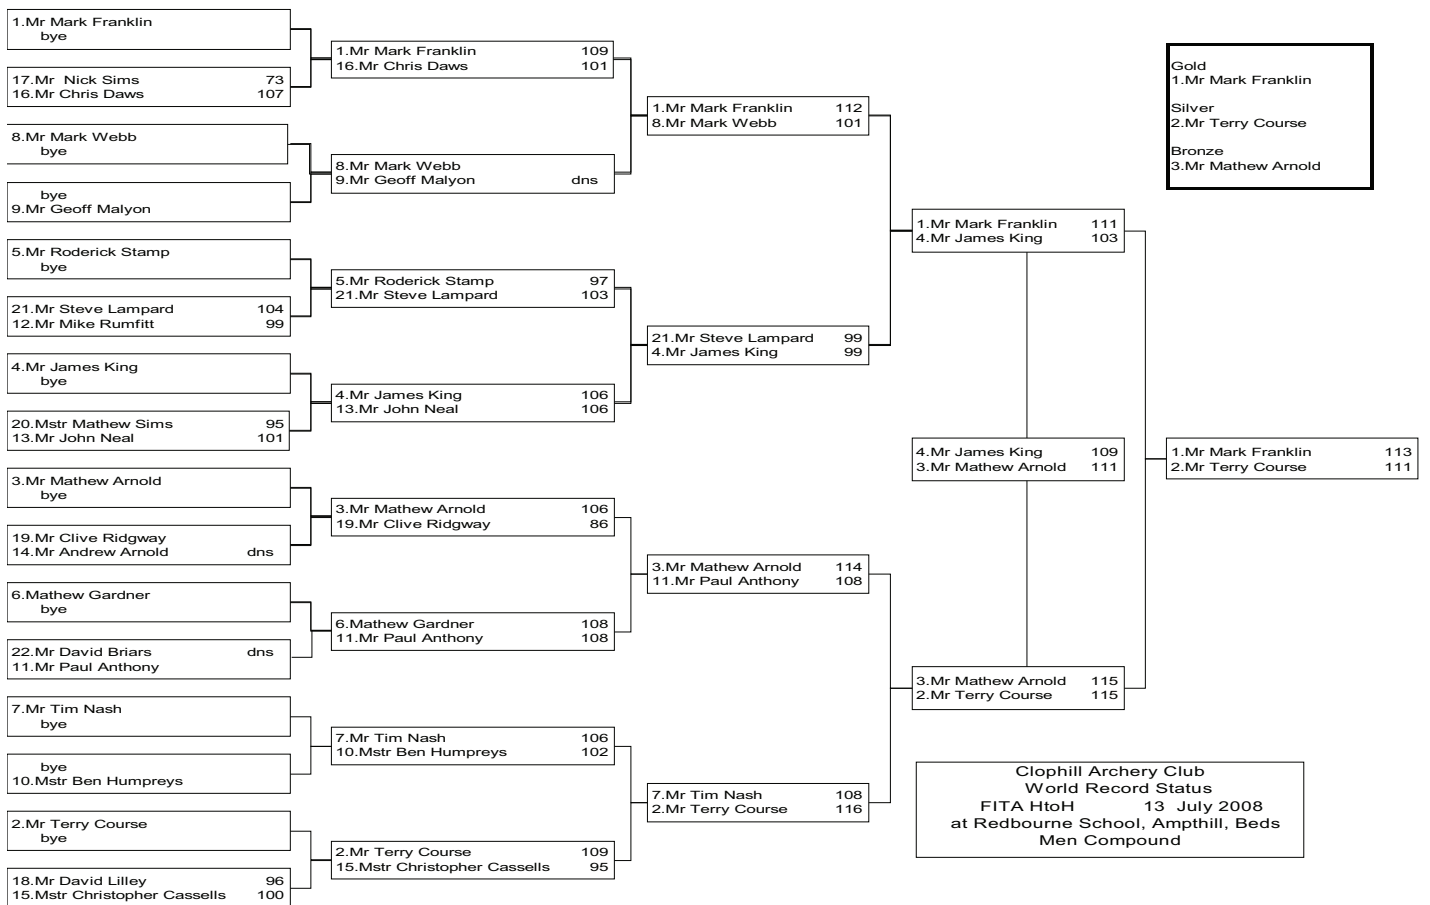

Gold
6. Miss Katherina Baier

Silver
12. Miss Tara Mackinnon

Bronze
17. Miss Jill Moore

Gold
1. Mr Mark Franklin

Silver
2. Mr Terry Course

Bronze
3. Mr Mathew Arnold