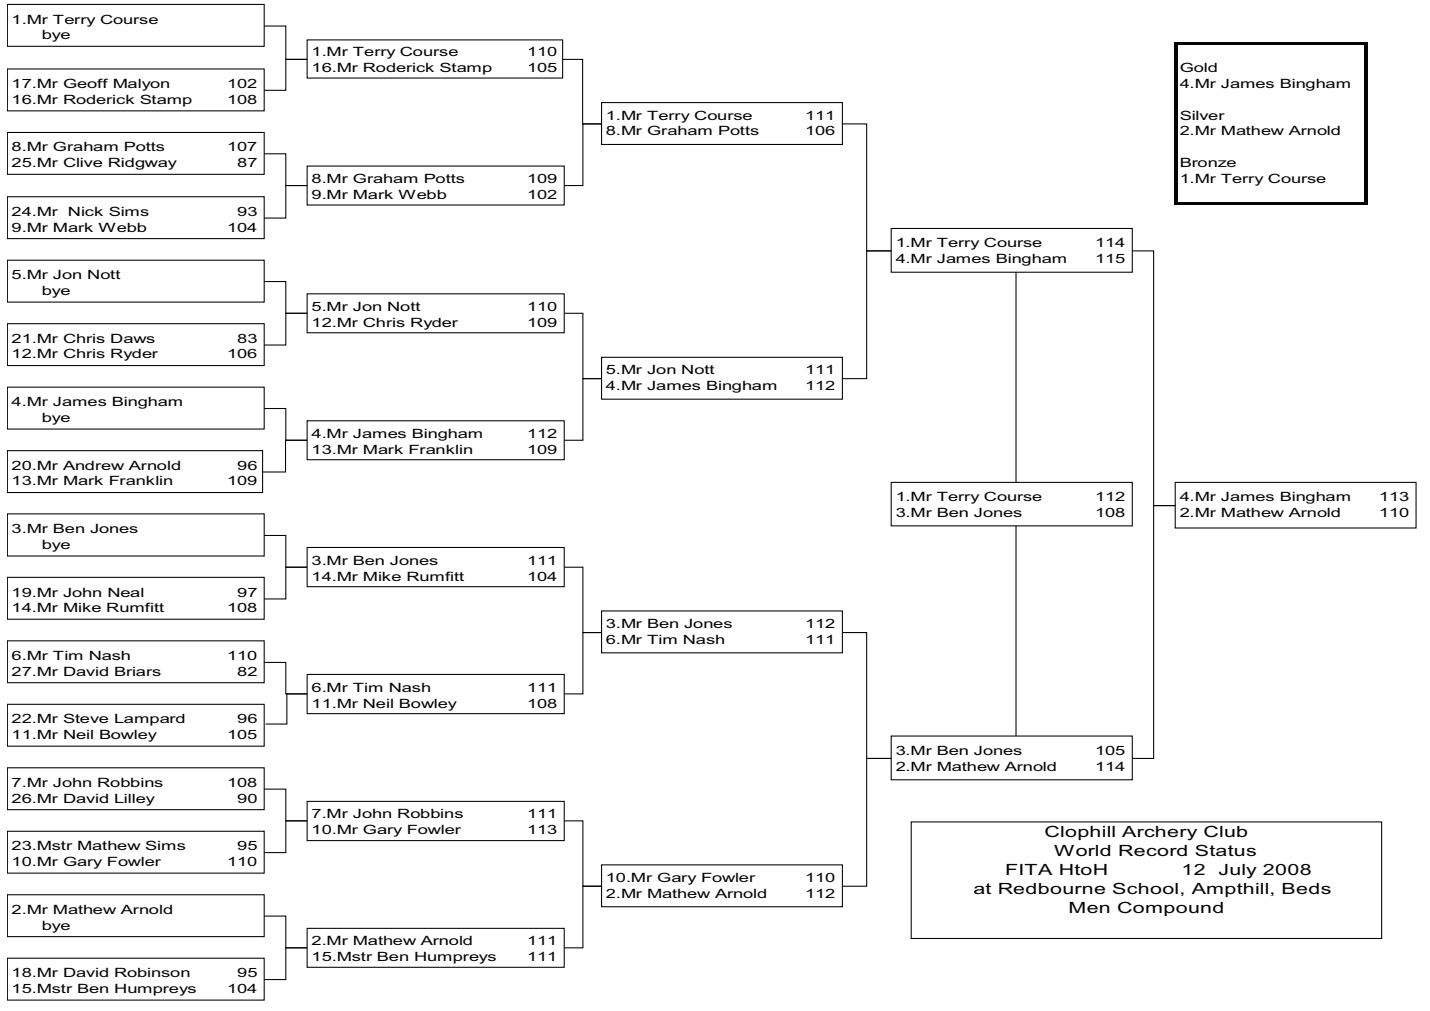

**Clough Archery Club
World Record Status
FITA HtoH 12 July 2008
at Redbourne School, Ampthill, Beds
Men Compound**