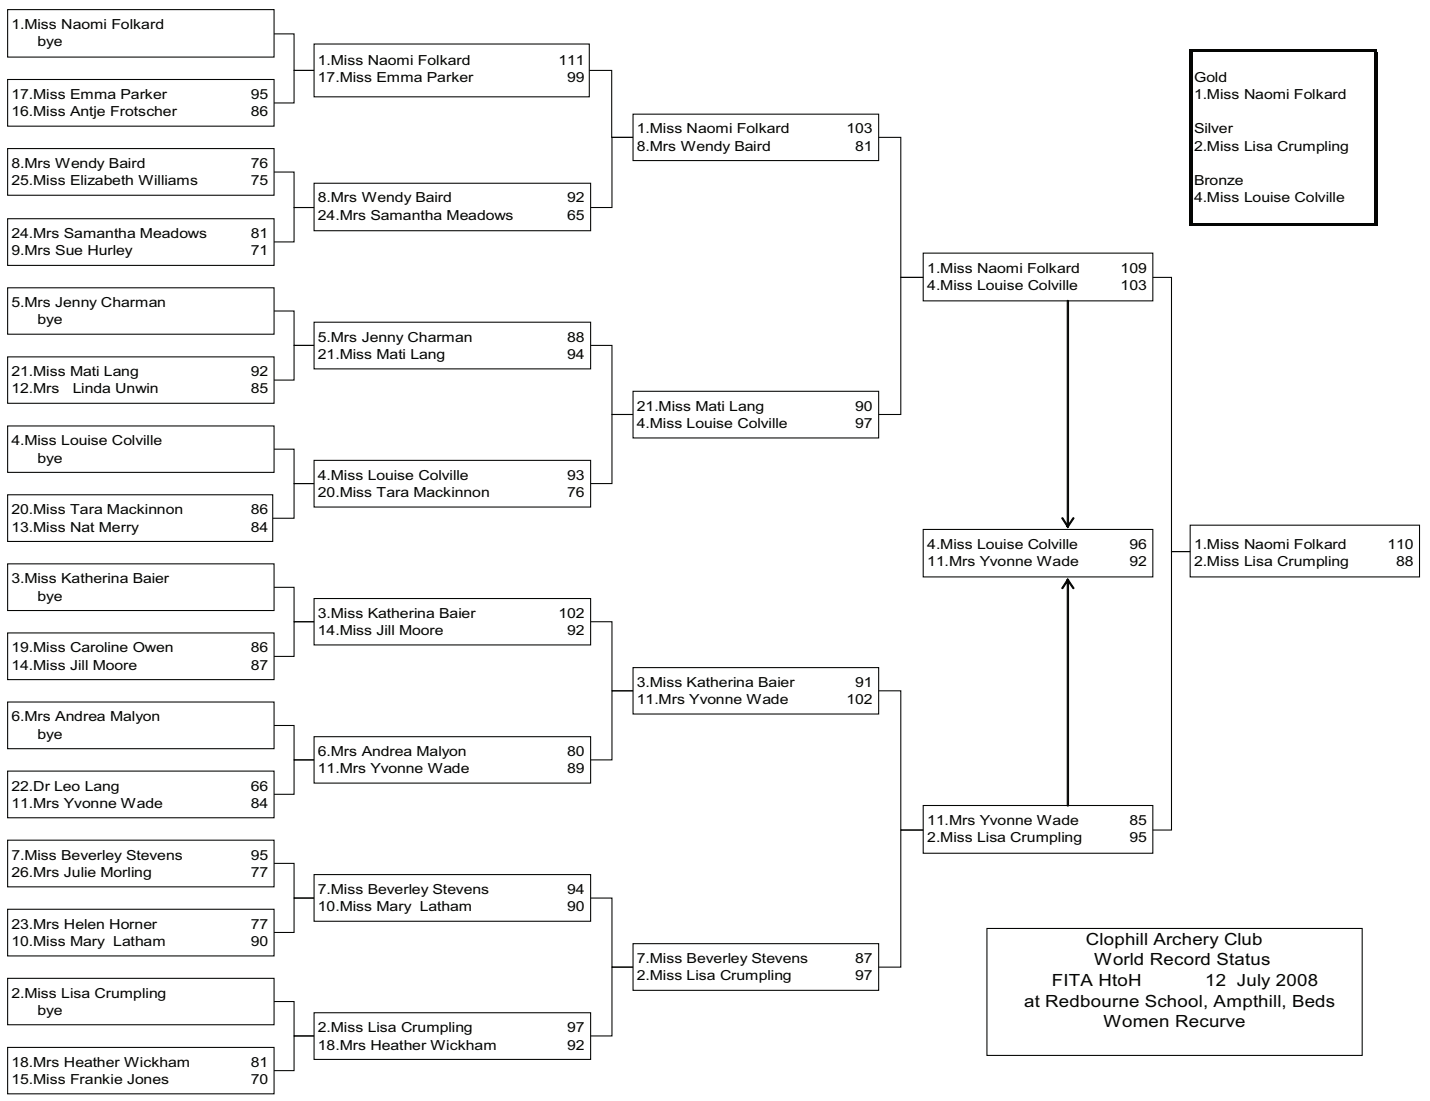

Gold
1. Miss Naomi Folkard
Silver
2. Miss Lisa Crumpling
Bronze
4. Miss Louise Colville

Gold
4. Mr James Bingham
Silver
2. Mr Mathew Arnold
Bronze
1. Mr Terry Course