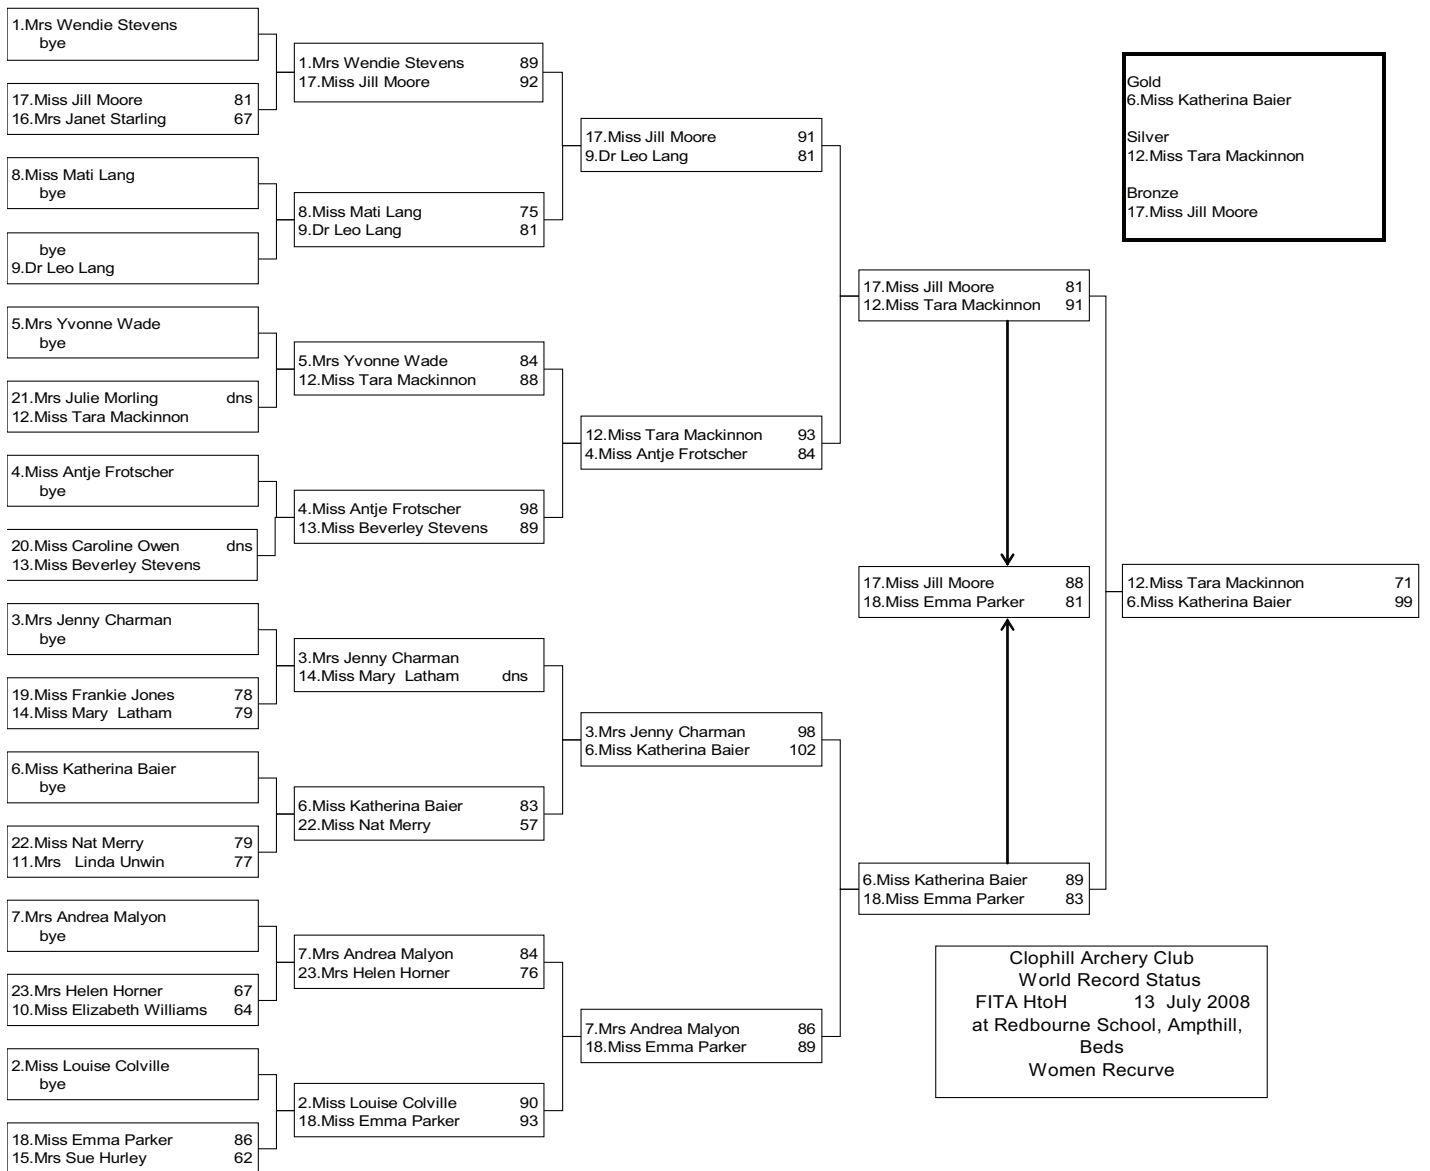

Gold
6. Miss Katherina Baier

Silver
12. Miss Tara Mackinnon

Bronze
17. Miss Jill Moore

Gold
1. Mr Mark Franklin

Silver
2. Mr Terry Course

Bronze
3. Mr Mathew Arnold