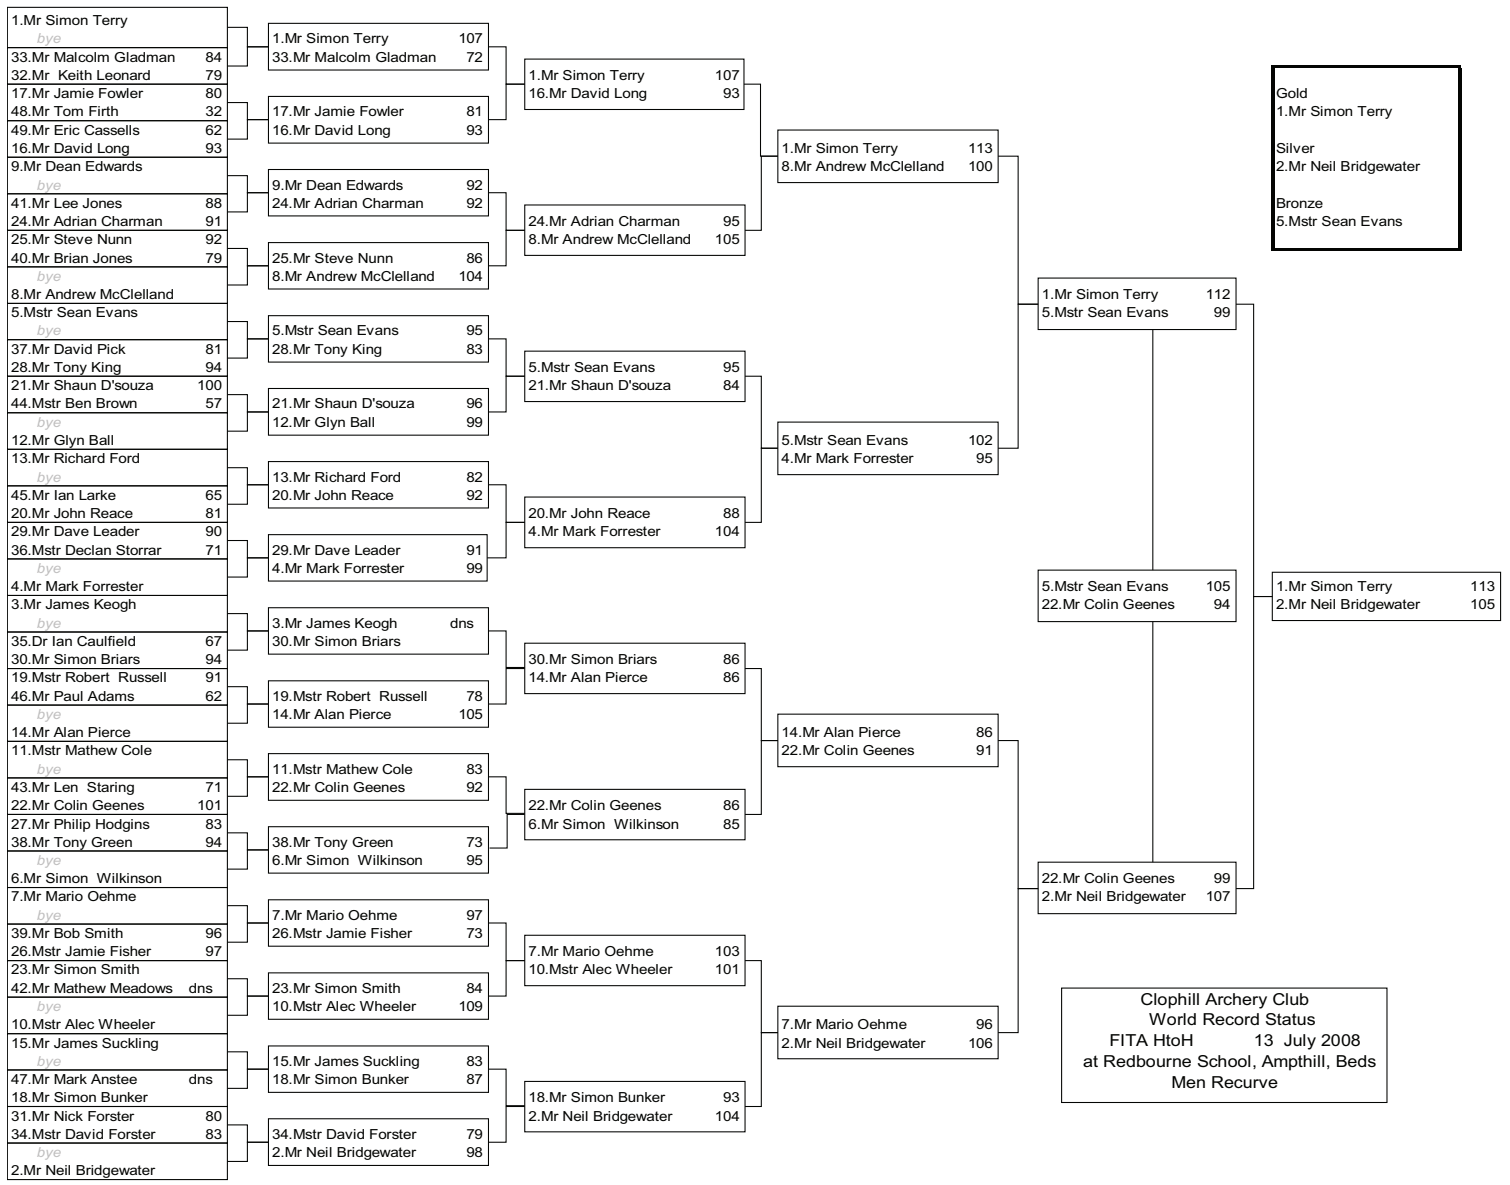

Clophill Archery Club World Record Status FITA HtoH 13 July 2008 at Redbourne School, Amptill, Beds													
Men Recurve													
Seed	Final Rank	Name	Club	Qualification			1/32	1/16	1/8	Quarter	Semi-Final	FINAL	Finals Total
1	1	Mr Simon Terry	Chorley	647	20	5		107	107	113	112	113	338
2	2	Mr Neil Bridgewater	Howard Bowmen	640	22	6		98	104	106	107	105	318
5	3	Mstr Sean Evans	Buckland	616	10	4		95	95	102	99	105	306
22	4	Mr Colin Geenes	lakeside	561	8	2	101	92	86	91	99	94	284
8	5	Mr Andrew McClelland	Abbey	596	12	3		104	105	100			
7	6	Mr Mario Oehme	BSV Gera	611	19	6		97	103	96			
4	7	Mr Mark Forrester	Clyde Arrows	620	15	7		99	104	95			
14	8	Mr Alan Pierce	Oxford	577	5	1		105	86	86			
10	9	Mstr Alec Wheeler	Clophill	584	11	0		109	101				
24	10	Mr Adrian Charman	Wealdstone	556	7	2	91	92	95				
16	=11	Mr David Long	Jolly Archers	574	12	6	93	93	93				
18	=11	Mr Simon Bunker	Newport Pagnell	569	6	1			93				
20	13	Mr John Reace	NPA	566	8	0	81	92	88				
30	14	Mr Simon Briars	Litchfield	523	8	1	94		86				
6	15	Mr Simon Wilkinson	Newport Pagnell	614	14	4		95	85				
21	16	Mr Shaun D'souza	London Archers	563	8	5	100	96	84				
12	17	Mr Glyn Ball	Lough Cuan	580	8	4		99					
9	18	Mr Dean Edwards	Woac	590	9	3		92					
29	19	Mr Dave Leader	Hinxworth	524	6	0	90	91					
25	20	Mr Steve Nunn	Chiltern Archers	544	8	2	92	86					
23	21	Mr Simon Smith	London Archers	559	10	1		84					
11	=22	Mstr Mathew Cole	Havant and Hayling	580	10	1		83					
15	=22	Mr James Suckling	Mole Valley	576	10	7		83					
28	=22	Mr Tony King	Black Stag	524	10	3	94	83					
13	25	Mr Richard Ford	St Neots	578	9	4		82					
17	26	Mr Jamie Fowler	Benson	574	10	5	80	81					
34	27	Mstr David Forster	Nene Valley	493	3	1	83	79					
19	28	Mstr Robert Russell	Grampian Suffolk	569	2	1	91	78					
26	=29	Mstr Jamie Fisher	Fakenham	532	8	3	97	73					
38	=29	Mr Tony Green	Southampton	474	3	1	94	73					
33	31	Mr Malcolm Gladman	Chiltern	495	6	1	84	72					
39	32	Mr Bob Smith	Newport Pagnell	466	7	2	96						
41	33	Mr Lee Jones	Clophill	439	3	1	88						
27	34	Mr Philip Hodgins	Beacon Archers	525	5	0	83						
37	35	Mr David Pick	Black Stag	478	4	0	81						
31	36	Mr Nick Forster	Nen Valley	500	10	5	80						
32	=37	Mr Keith Leonard	Clophill	497	5	1	79						
40	=37	Mr Brian Jones	London Archers	446	2	0	79						
36	=39	Mstr Declan Storrar	Rtal	485	5	2	71						
43	=39	Mr Len Staring	Burleigh	433	1	0	71						
35	41	Dr Ian Caulfield	Cambridge Uni	486	4	0	67						
45	42	Mr Ian Larke	Green Dragon	399	3	1	65						
46	=43	Mr Paul Adams	Friskney	398	2	0	62						
49	=43	Mr Eric Cassells	Greenwood Osterley	177	1	1	62						
44	45	Mstr Ben Brown	Rayleigh	408	1	1	57						
48	46	Mr Tom Firth {Longbow}	Clophill	251	2	0	32						
3	47	Mr James Keogh	Green Dragon	622	17	4	dns						
42	48	Mr Mathew Meadows	Chiltern Archers	435	5	3	dns						
47	49	Mr Mark Anstee	Clophill	348	2	1	dns