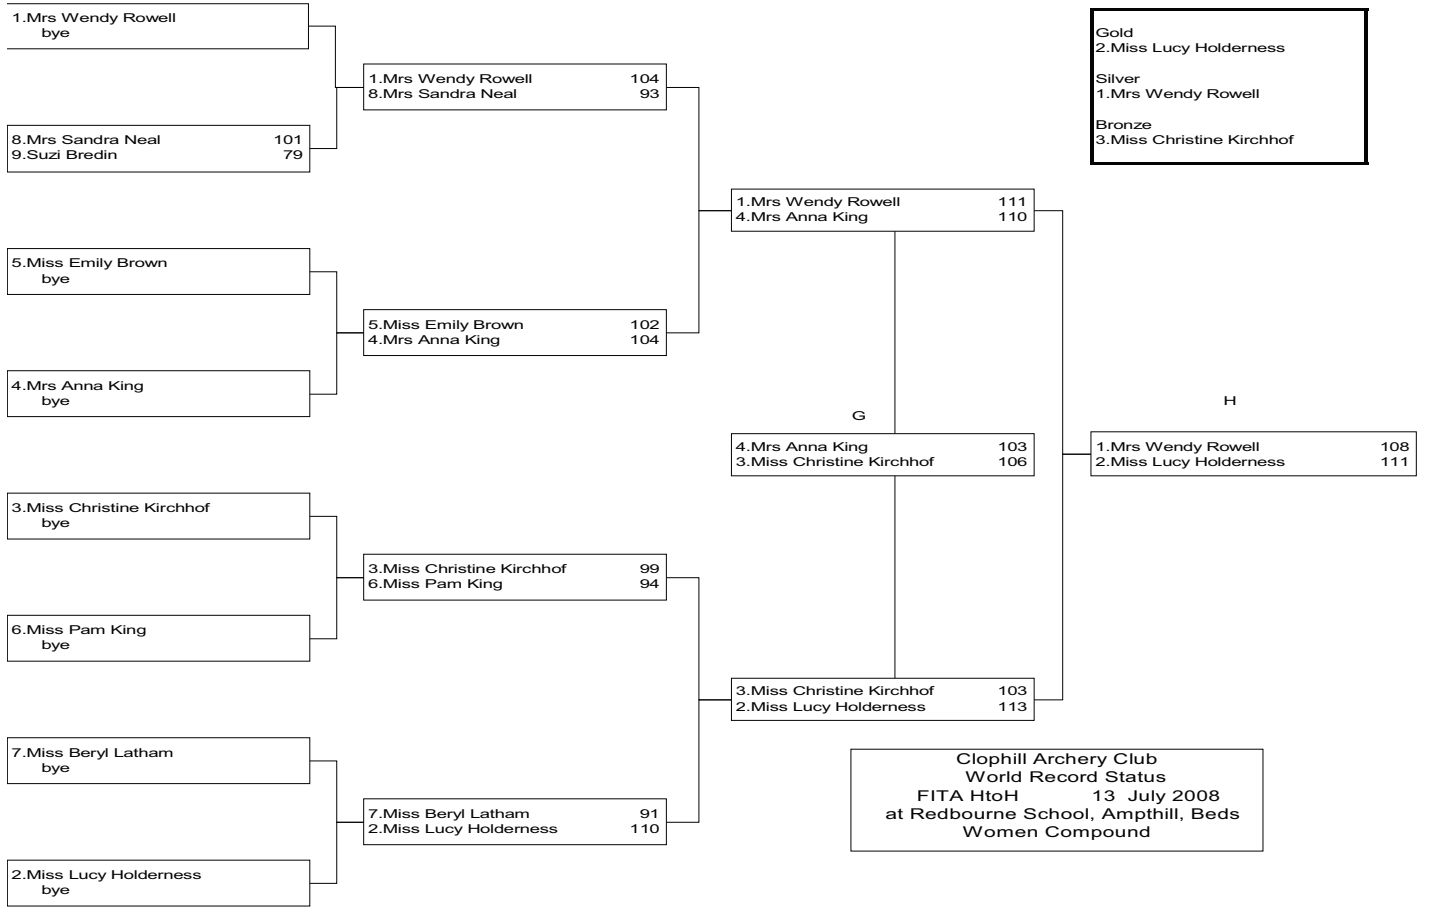

Clophill Archery Club World Record Status FITA HtoH 13 July 2008 at Redbourne School, Amptill, Beds													
Men Recurve													
Seed	Final Rank	Name	Club	Qualification			1/32	1/16	1/8	Quarter	Semi-Final	FINAL	Finals Total
1	1	Mr Simon Terry	Chorley	647	20	5		107	107	113	112	113	338
2	2	Mr Neil Bridgewater	Howard Bowmen	640	22	6		98	104	106	107	105	318
5	3	Mstr Sean Evans	Buckland	616	10	4		95	95	102	99	105	306
22	4	Mr Colin Geenes	lakeside	561	8	2	101	92	86	91	99	94	284
8	5	Mr Andrew McClelland	Abbey	596	12	3		104	105	100			
7	6	Mr Mario Oehme	BSV Gera	611	19	6		97	103	96			
4	7	Mr Mark Forrester	Clyde Arrows	620	15	7		99	104	95			
14	8	Mr Alan Pierce	Oxford	577	5	1		105	86	86			
10	9	Mstr Alec Wheeler	Clophill	584	11	0		109	101				
24	10	Mr Adrian Charman	Wealdstone	556	7	2	91	92	95				
16	=11	Mr David Long	Jolly Archers	574	12	6	93	93	93				
18	=11	Mr Simon Bunker	Newport Pagnell	569	6	1			93				
20	13	Mr John Reace	NPA	566	8	0	81	92	88				
30	14	Mr Simon Briars	Litchfield	523	8	1	94		86				
6	15	Mr Simon Wilkinson	Newport Pagnell	614	14	4		95	85				
21	16	Mr Shaun D'souza	London Archers	563	8	5	100	96	84				
12	17	Mr Glyn Ball	Lough Cuan	580	8	4		99					
9	18	Mr Dean Edwards	Woac	590	9	3		92					
29	19	Mr Dave Leader	Hinxworth	524	6	0	90	91					
25	20	Mr Steve Nunn	Chiltern Archers	544	8	2	92	86					
23	21	Mr Simon Smith	London Archers	559	10	1		84					
11	=22	Mstr Mathew Cole	Havant and Hayling	580	10	1		83					
15	=22	Mr James Suckling	Mole Valley	576	10	7		83					
28	=22	Mr Tony King	Black Stag	524	10	3	94	83					
13	25	Mr Richard Ford	St Neots	578	9	4		82					
17	26	Mr Jamie Fowler	Benson	574	10	5	80	81					
34	27	Mstr David Forster	Nene Valley	493	3	1	83	79					
19	28	Mstr Robert Russell	Grampian Suffolk	569	2	1	91	78					
26	=29	Mstr Jamie Fisher	Fakenham	532	8	3	97	73					
38	=29	Mr Tony Green	Southampton	474	3	1	94	73					
33	31	Mr Malcolm Gladman	Chiltern	495	6	1	84	72					
39	32	Mr Bob Smith	Newport Pagnell	466	7	2	96						
41	33	Mr Lee Jones	Clophill	439	3	1	88						
27	34	Mr Philip Hodgins	Beacon Archers	525	5	0	83						
37	35	Mr David Pick	Black Stag	478	4	0	81						
31	36	Mr Nick Forster	Nen Valley	500	10	5	80						
32	=37	Mr Keith Leonard	Clophill	497	5	1	79						
40	=37	Mr Brian Jones	London Archers	446	2	0	79						
36	=39	Mstr Declan Storrar	Rtal	485	5	2	71						
43	=39	Mr Len Staring	Burleigh	433	1	0	71						
35	41	Dr Ian Caulfield	Cambridge Uni	486	4	0	67						
45	42	Mr Ian Larke	Green Dragon	399	3	1	65						
46	=43	Mr Paul Adams	Friskney	398	2	0	62						
49	=43	Mr Eric Cassells	Greenwood Osterley	177	1	1	62						
44	45	Mstr Ben Brown	Rayleigh	408	1	1	57						
48	46	Mr Tom Firth {Longbow}	Clophill	251	2	0	32						
3	47	Mr James Keogh	Green Dragon	622	17	4	dns						
42	48	Mr Mathew Meadows	Chiltern Archers	435	5	3	dns						
47	49	Mr Mark Anstee	Clophill	348	2	1	dns